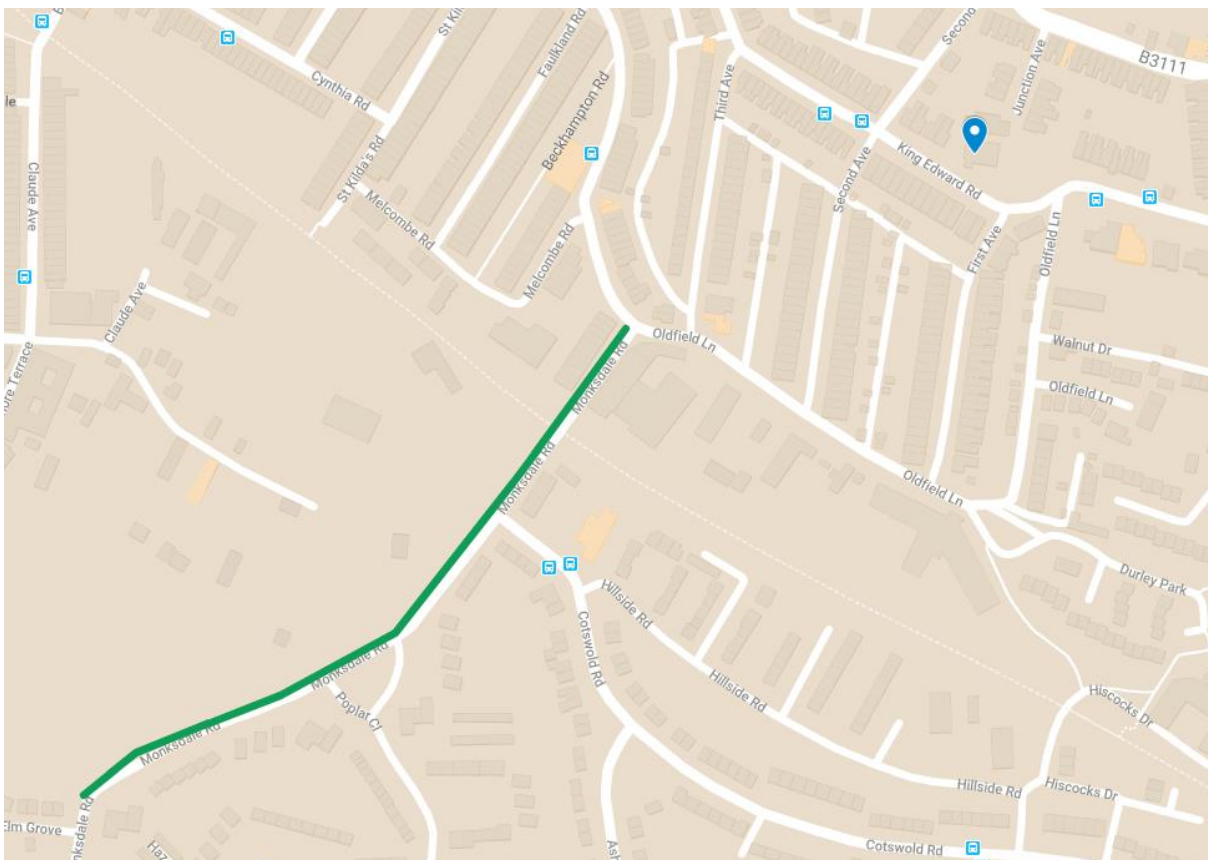

TRAVEL AND PARKING AT ST BARTS

Many SWGP Meetings are held at [St Barts Church](#) in Bath, including our Thursday [Ministry Training Course](#).

Train

We recommend travelling via train, as St Barts is a short walk from either Oldfield Park or Bath Spa train stations.

Parking

Parking in the roads around St Barts can be difficult on weekdays during term time. If there are no spaces, then there are plenty along Monksdale Road, which is a very short walk away:

To get directions on Google Maps, enter "**Monksdale Road, Bath**"

St Bart's address is: **1 King Edward Road, Bath, BA2 3PB**